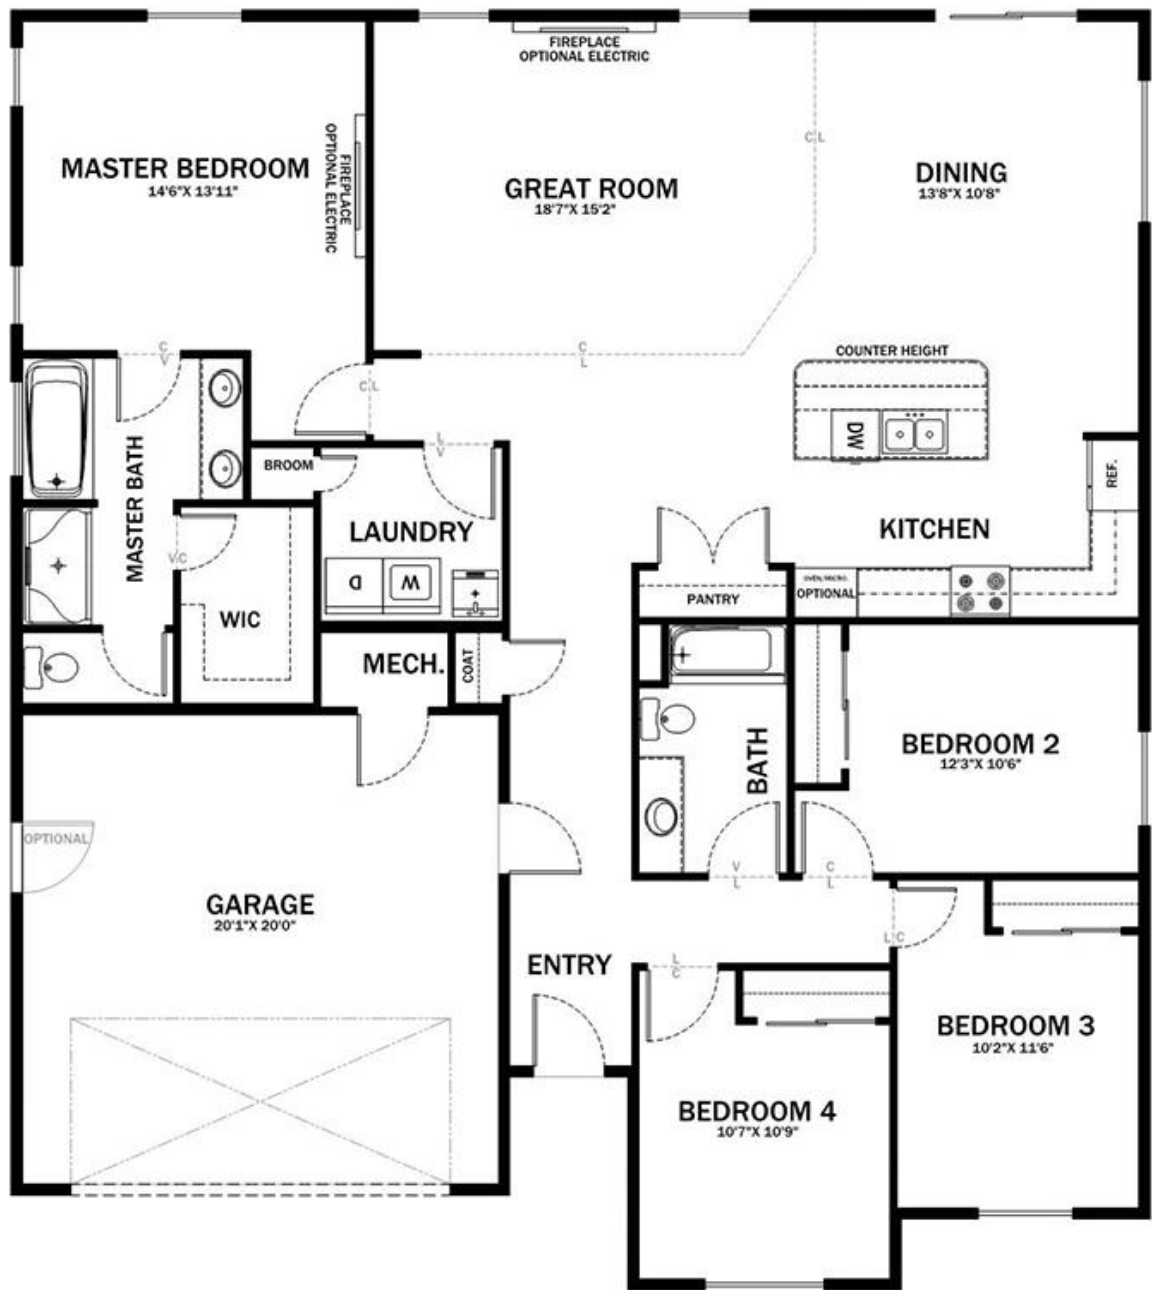

Plan 2011

Main Level